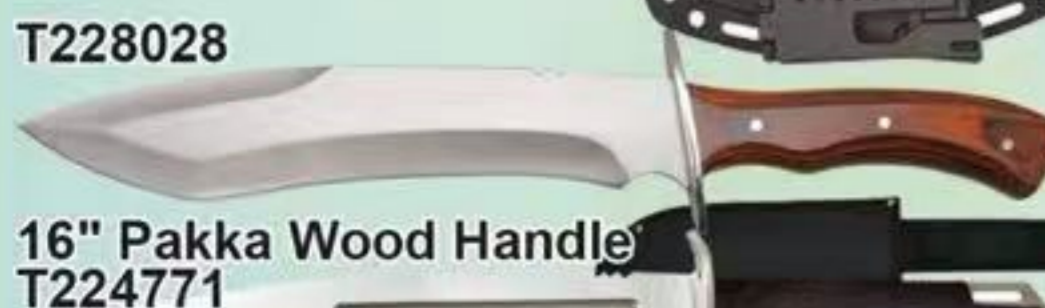

12" G10 Composite Scale Handle Tactical knife
4mm Thick Spine w/ Kydex Sheath

T22010

BL

GN

OG

T25149BK

T25149SL

T228028