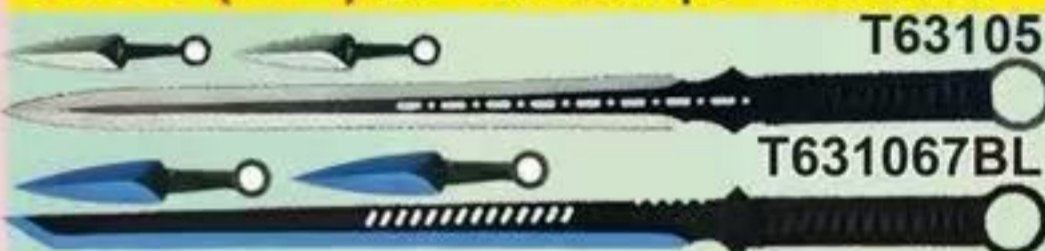

DEFCON \$24.95 (12+) Button Lock CNC Aluminum 14C28N Blade Folding Knife

Sheath Included

\$9.95 (12+) 28" Overall | 5" Throwing

\$12.95 (12+) 28" Overall | 8" Throwing

12.75" Hunting Knife w/ABS Sheath+Accessories