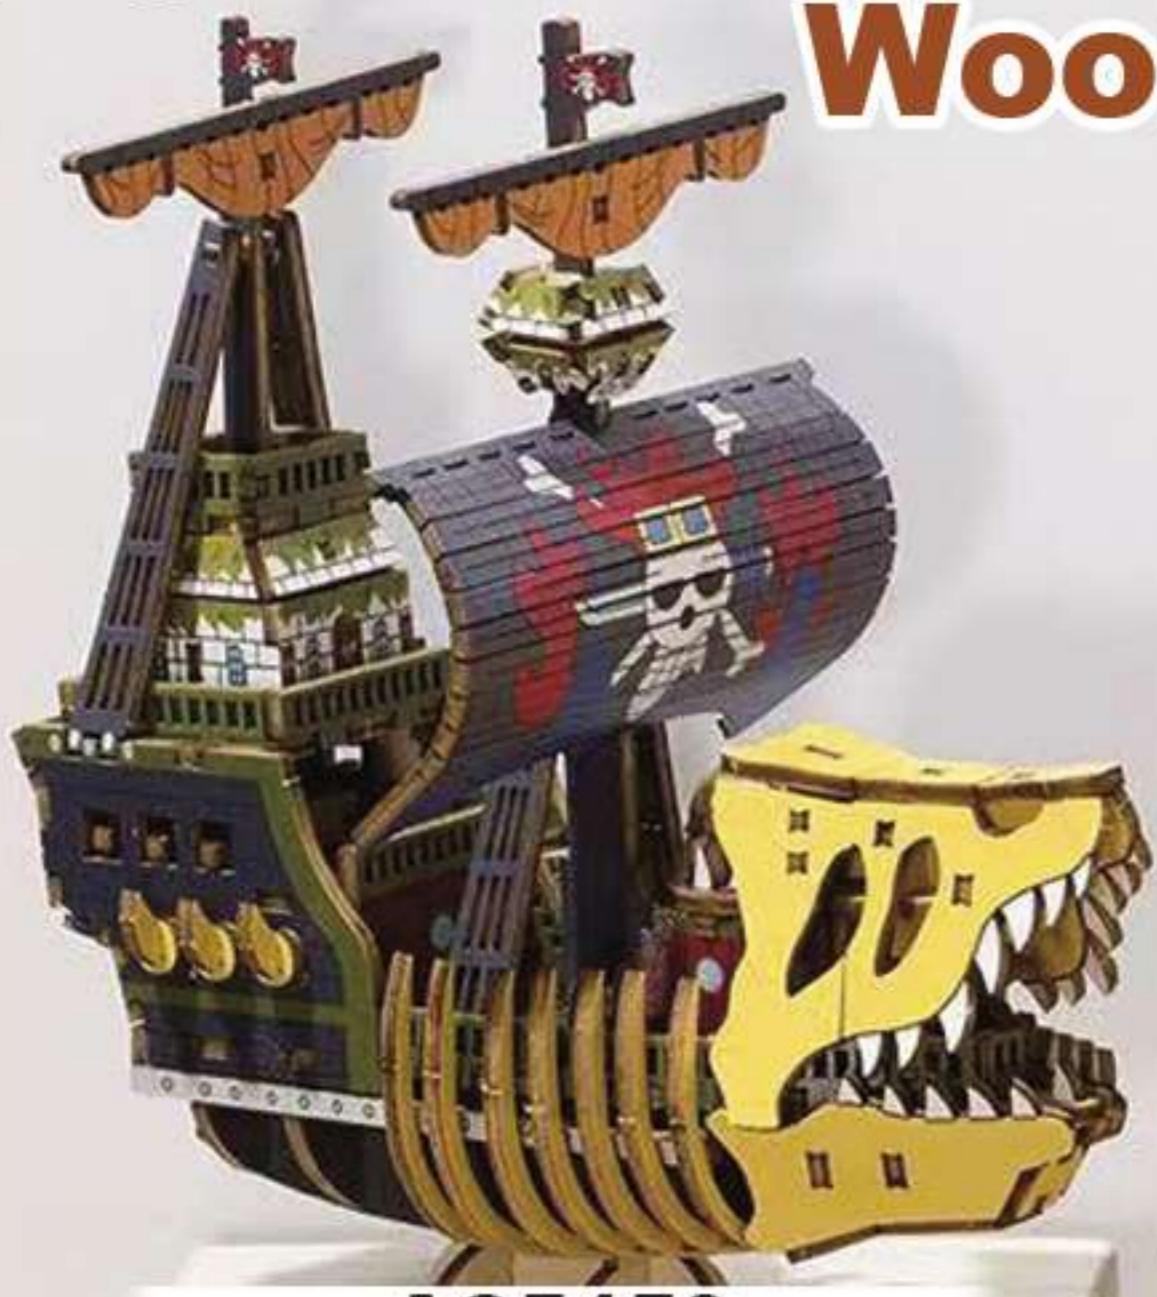

KI-GU-MI / SI-GU-MI
Wooden/Paper Art Puzzles

Azone

Discounts:
Under $999 15%
$1000~$3499 25%
$3500+ 35%

©Eiichiro Oda/Shueisha, Toei Animation

A25459
$39.90 190PCS