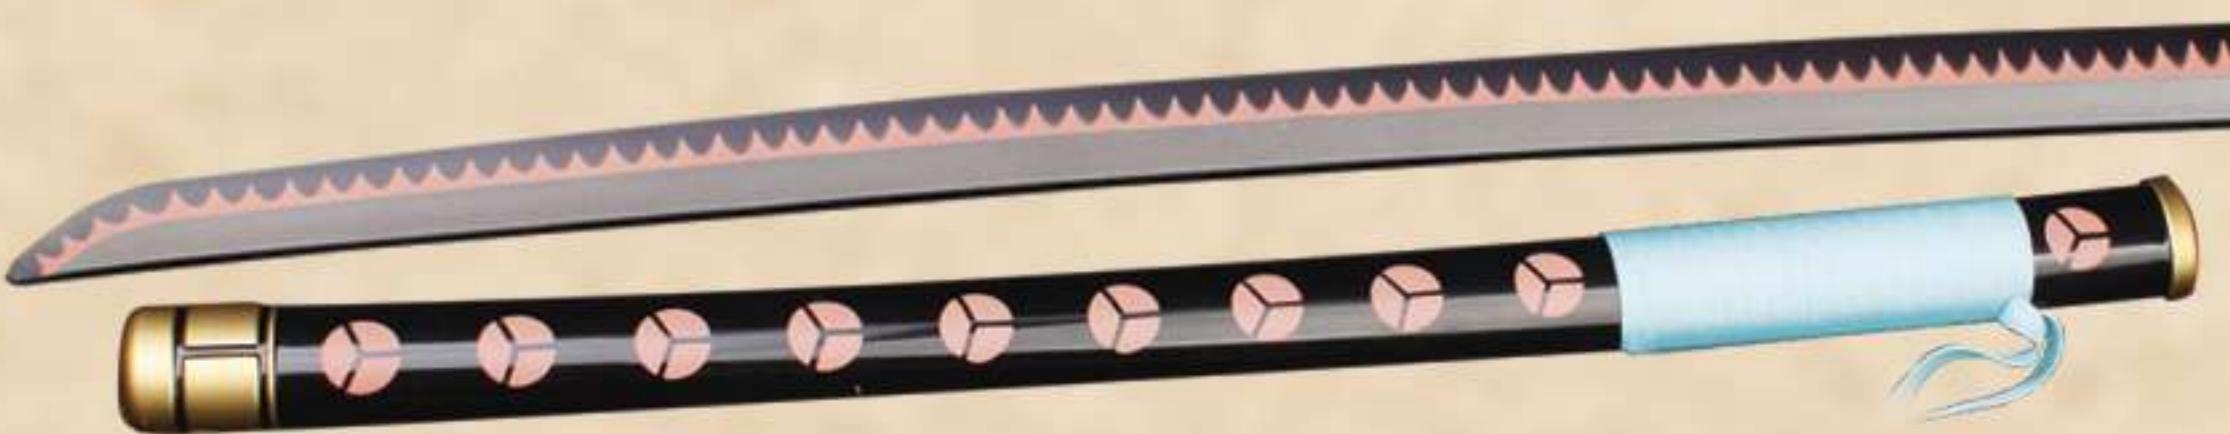

和道一文字
Wado Ichimonji
TT2003